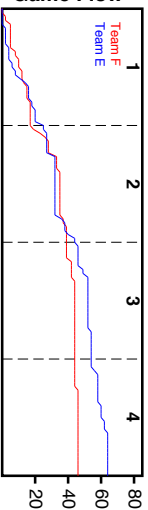

Team E

7/12/17 Team F at Team E

	1	2	3	4	T
Team F	17	22	5	2	46
Team E	22	22	10	10	64

Game Flow