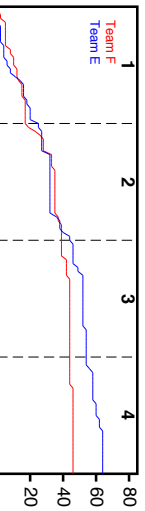

# Team F

7/12/17 Team F at Team E

	1	2	3	4	T
Team F	17	22	5	2	46
Team E	22	22	10	10	64

Game Flow

#	Name	G	MIN	FGM	FGA	FG%	2PM	2PA	2P%	3PM	3PA	3P%	FTM	FTA	FT%	OREB	DREB	REB	AST	STL	BLK	DEF	TO	PF	CHG	PM	PTS
3	Denzel Douglas	1	25	0	2	.000	0	1	.000	0	1	.000	2	2	1.000	1	4	5	5	1	0	0	0	0	0	4	2
4	Reggie Arceneaux	1	16	1	4	.250	1	1	1.000	0	3	.000	0	0	.000	0	1	1	0	1	0	0	0	0	0	-19	2
17	Brandon McClester	1	27	4	9	.444	2	4	.500	2	5	.400	0	0	.000	0	1	1	3	2	0	0	0	0	0	-6	10
20	Marcus Walters	1	16	2	3	.667	2	2	1.000	0	1	.000	0	1	.000	1	2	3	0	0	0	0	0	0	0	-13	4
31	Jaylen Morris	1	34	3	6	.500	3	5	.600	0	1	.000	2	3	.667	0	1	1	1	0	0	0	0	0	0	-15	8
39	Tay Burke	1	7	0	2	.000	0	1	.000	0	1	.000	0	0	.000	0	1	1	0	0	0	0	0	0	0	-10	0
43	Shelby Parson	1	18	0	2	.000	0	2	.000	0	0	.000	0	0	.000	1	2	3	0	0	0	0	0	0	0	-18	0
61	Reginald Cameron	1	22	2	6	.333	0	1	.000	2	5	.400	0	0	.000	0	0	0	0	0	0	0	0	0	0	3	6
62	Stanford Brown	1	22	3	5	.600	2	3	.667	1	2	.500	2	2	1.000	1	2	3	1	0	0	0	0	0	0	-7	9
63	Zach Gordon	1	18	1	1	1.000	1	1	1.000	0	0	.000	1	1	1.000	0	0	0	0	0	0	0	0	0	0	-9	3
	TEAM	0	0	1	1	1.000	1	1	1.000	0	0	.000	0	0	.000	0	0	0	0	0	0	0	0	0	0	0	2
	TOTALS	1	40	17	41	.415	12	22	.545	5	19	.263	7	9	.778	4	14	18	10	4	0	0	0	0	0	-18	46

## Game Summary Comparison

Statistic	Team F	Team E
Points	46	64
Field Goals	17 / 41	27 / 49
2 Point	12 / 22	20 / 35
3 Point	5 / 19	7 / 14
Free Throws	7 / 9	3 / 4
Assists	10	16
Rebounds	18	24
Offensive	4	7
Defensive	14	17
Blocks	0	3
Steals	4	9
Deflections	0	0
Turnovers	0	2
Charges Taken	0	0
Personal Fouls	0	0